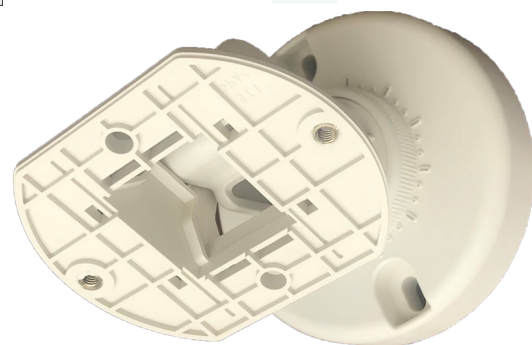

## Flame Detector Universal Mount

### Features

- ▶ Easy to install
- ▶ Allows Hochiki devices to be angled
- ▶ Robust design
- ▶ Can be used for both fire detection and emergency lighting units.

### Description

The YZU-AA is an angled ceiling bracket which allows any Hochiki device, which uses a standard mounting base, to be ceiling mounted at an angle. The bracket is adjustable to any angle and colour matches the ivory product range.

### Specification

Ordering codes	YZU-AA
Material	Self-extinguishing resin
Colour	Ivory (Munsell : 5Y8.5/1)
Vertical adjustable angle	Installation angle 0 ~ 90°
Horizontal adjustable angle	Rotation angle 360° (angle scale is every 10°)
Compatible with	DRD-E Flame Detector
Fixing centres (mm)	66.7 x 5.4
Weight (g) / Dimensions (mm)	140 / H 98 x ø 90